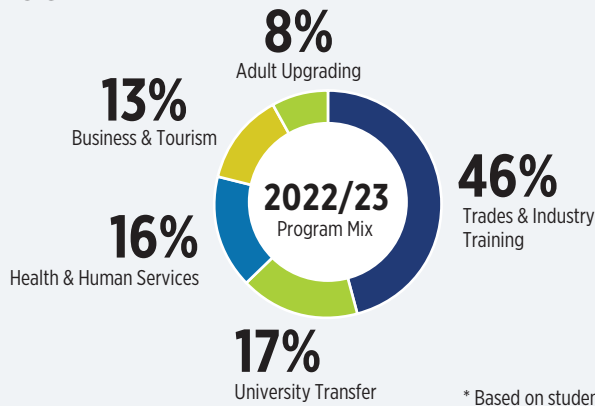

NIC STUDENTS SAY*

Satisfied with their education at NIC

Quality of instruction is high

Well prepared by NIC for further studies

*BC Student Outcomes survey of Diploma, Associate Degree and Certificate students

PROGRAM MIX*

* Based on student FTEs

COLLEGE REVENUE

2022 AWARDS*

NICFoundation

\$636,525
in Awards available to students

428
student recipients

*as of September 30, 2022