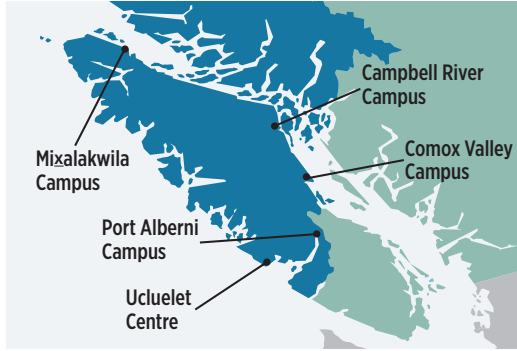

NIC North Island College 2022/23 Fast Facts

NIC REGION

North Island College is a comprehensive community college that focuses on student success. We proudly serve the 169,000 people throughout our 80,000 km² service region, which includes northern Vancouver Island and B.C.'s mainland coast from Bamfield to Bella Coola.

Dedicated to Indigenization, access and wrap-around student supports, NIC works with local communities, government and industry to build healthy and thriving communities, one student at a time.

STUDENT ENROLMENT*

DOMESTIC STUDENT ORIGINS

Students from within the NIC region

Students from southern Vancouver Island

Students from mainland BC and other provinces

NIC is honoured to acknowledge the traditional territories of the combined 35 First Nations of the Nuu-chah-nulth, Kwakwaka'wakw and Coast Salish traditions, on whose traditional and unceded territories we are situated.