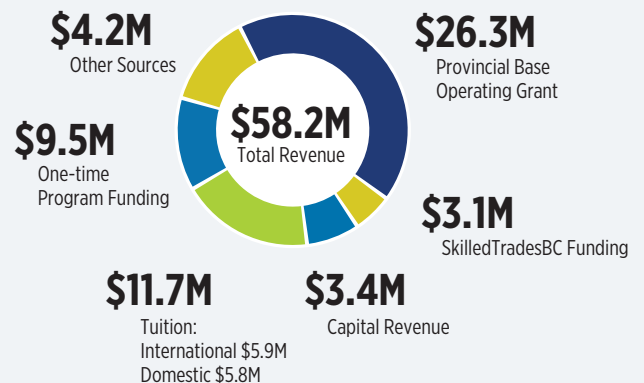

PROGRAM MIX*

* Based on student FTEs

COLLEGE REVENUE

2022 AWARDS*

NICFoundation

\$636,525
in Awards available to students

428
student recipients

*as of September 30, 2022